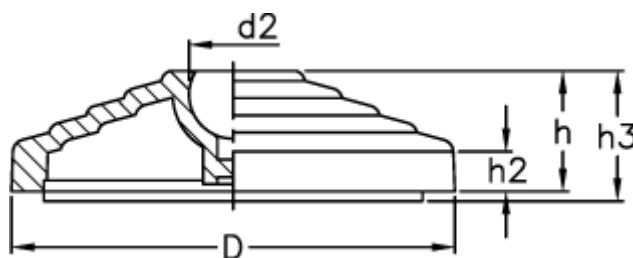

Data Sheet

Article number: 2310301762

Description: E+G With no-slip disc
LV.A-100-24-AS

Measures

D	= 100
d2	= 24
h	= 24
h2	= 9
h3	= 27
Max load (N)	= 25000